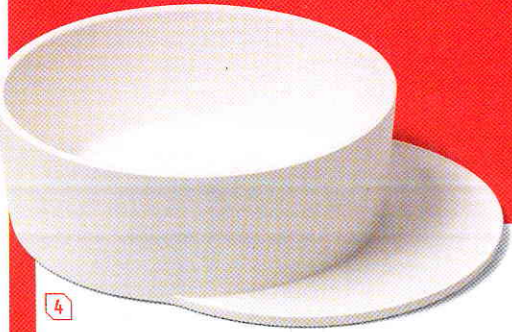

KITCHENbathproducts

4

1

3

1

Alberto Meda
for **Tubes Radiatori**

product Origami.
standout Of three similar radiators in recyclable extruded aluminum, available in 260 RAL colors, the wall-mounted model can double as a towel rack. tubesradiatori.com. **circle 433**

2

Matteo Ragni
for **Azzurra Sanitari in Ceramica**

product Anfibia.
standout In amphibious fashion, a wall-mounted ceramic sink and mirror adapt to different needs, including the storage of sundries. azzurraceramica.it. **circle 434**

3

Jasper Morrison
for **Schiffini**

product Lepic.
standout Modular cabinetry acquires custom flair via choices of framing in Douglas fir or natural oak veneer and acrylic-resin laminate in white, beige, or black. schiffini.com. **circle 435**

4

Sebastian Herkner
for **Giulio Tanini**

product Ex.t's Plateau.
standout An ambidextrous tray in solid-surfacing is an option for washbasins, tubs, and mirrors. ex-t.com. **circle 436**

CENTER LEFT: COURTESY OF EX.T; BOTTOM, SECOND FROM RIGHT: KENTO MORE; COURTESY OF SEBASTIAN HERKNER